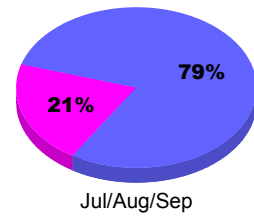

**Membership Results
2010-2011**

**Membership
2009-2010**

Month	Net Memb Goal	Actual New Memb	Actual Dropped Memb	Gain/Loss of Memb	Gain/Loss of Memb
Jul/Aug/Sep	70	89	-109	-20	-19
Totals	70	89	-109	-20	-19

Membership Results 2010-2011

Goal, New, Dropped, Gain/Loss

Comparison of Membership Gain/Loss

Current Year Compared to the Previous Year

Gender Comparison 2010-2011

■ Male ■ Female