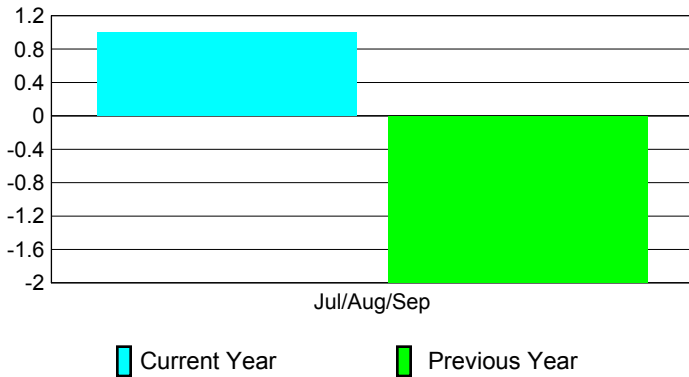

2010-2011 GMT Reports for District (or Undistricted) **District 323 F2**

GMT: KAMLESH JAIN

Location: INDIA

GMT CA: 6

CLUBS

**Club Results
2010-2011**

**Clubs
2009-2010**

Month	New Club Goal	Actual New Clubs	Actual Dropped Clubs	Gain/Loss of Clubs	Gain/Loss of Clubs
Jul/Aug/Sep	5	1	0	1	-2
Totals	5	1	0	1	-2

Club Results 2010-2011

Goal, New, Dropped, Gain/Loss

Comparison of Club Gain/Loss

Current Year Compared to the Previous Year

YTD Status Quo Clubs 2010-2011

Status Quo Clubs Compared to Status Quo Members

MEMBERSHIP