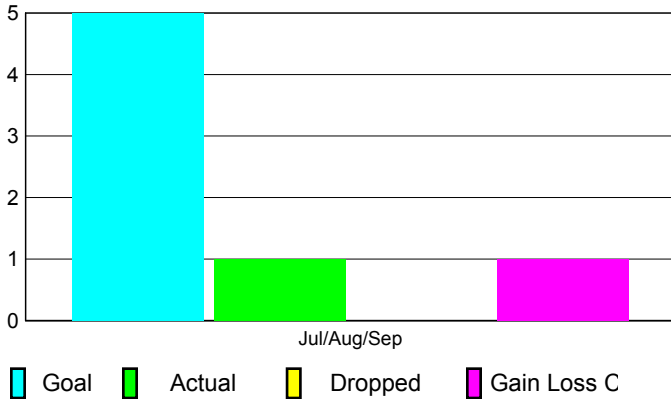

2010-2011 GMT Reports for District (or Undistricted) **District 323 F2**

GMT: KAMLESH JAIN

Location: INDIA

GMT CA: 6

CLUBS

**Club Results
2010-2011**

**Clubs
2009-2010**

Month	New Club Goal	Actual New Clubs	Actual Dropped Clubs	Gain/Loss of Clubs	Gain/Loss of Clubs
Jul/Aug/Sep	5	1	0	1	-2
Totals	5	1	0	1	-2

Club Results 2010-2011

Goal, New, Dropped, Gain/Loss

Comparison of Club Gain/Loss

Current Year Compared to the Previous Year

YTD Status Quo Clubs 2010-2011

Status Quo Clubs Compared to Status Quo Members

MEMBERSHIP